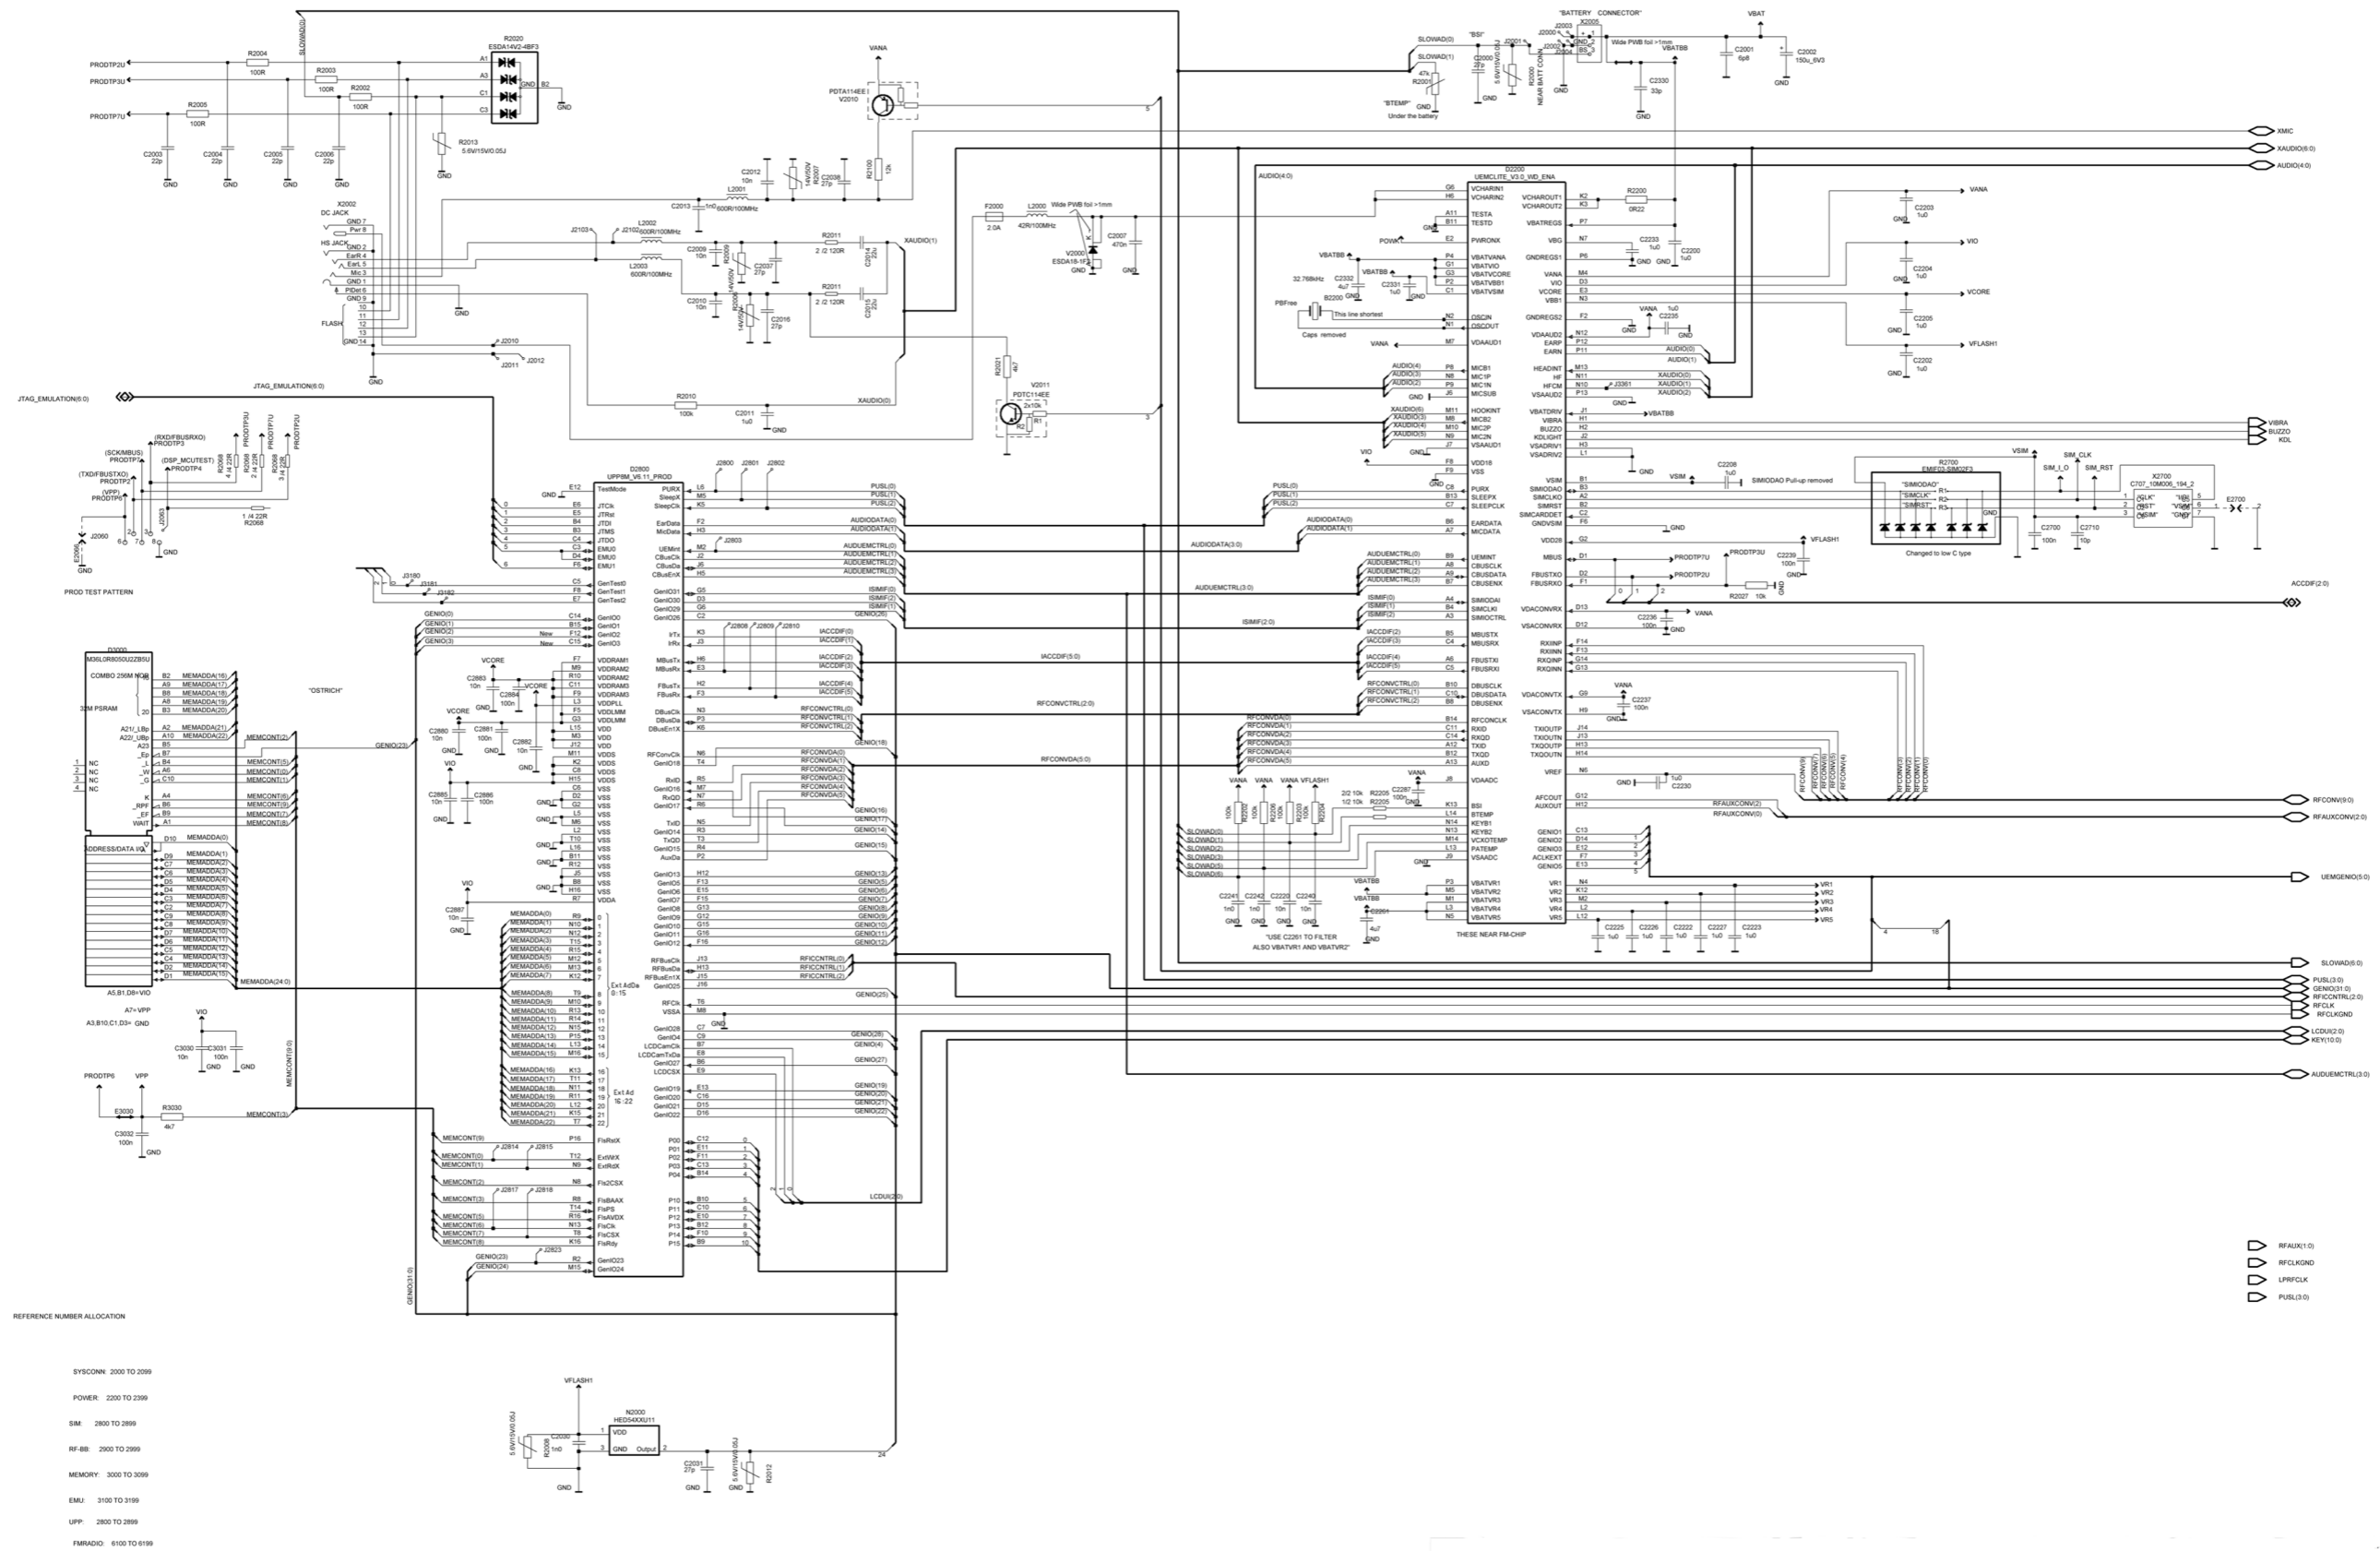

Nokia Customer Care

Service Manual

RH-116; RH-117 (Nokia 7070 prism)

Schematics

Part No: 9210680 (Issue 1)

COMPANY CONFIDENTIAL

Nokia 7070 prism Service Manual Structure

1 RH-116/117 schematics

(This page left intentionally blank.)

Nokia Customer Care

1 — RH-116/117 schematics

(This page left intentionally blank.)

Table of Contents

RH-116/117 BB.....	1-4
RH-116/117 BB & RF.....	1-5
RH-116/117 BB & EM.....	1-6
RH-116/117 UIHW & AUDIO.....	1-7
RH-116/117 HUGIN+ RF Reuse Block Schematic.....	1-8

RH-116/117 BB

■ RH-116/117 BB & RF

■ RH-116/117 BB & EM

RH-116/117 UIHW & AUDIO

RH-116/117 HUGIN+ RF Reuse Block Schematic