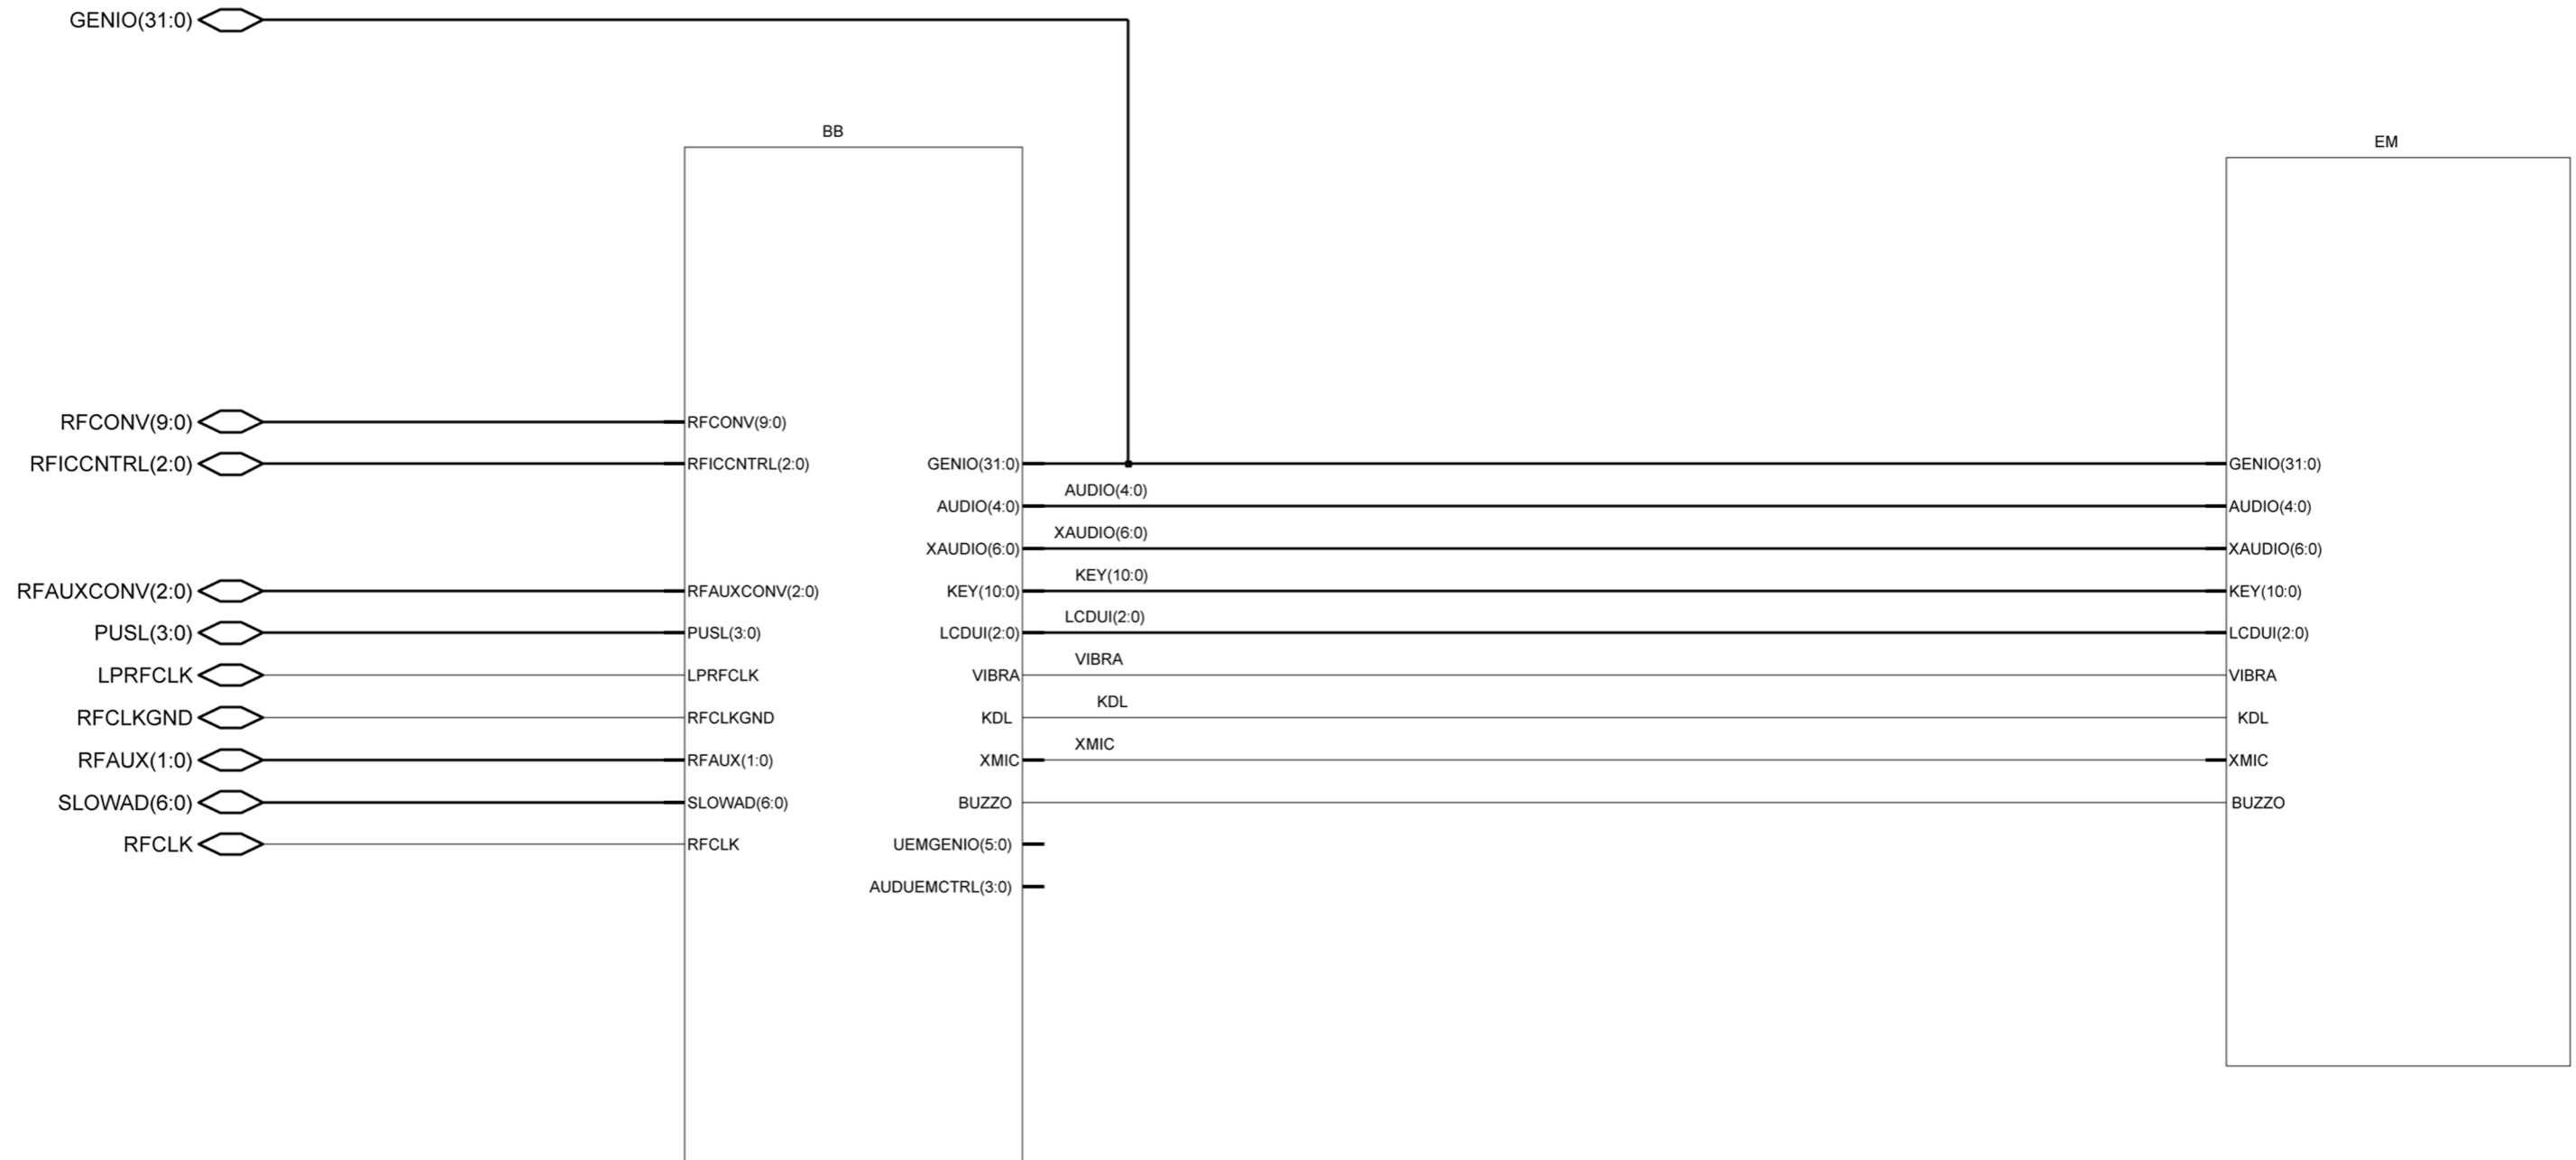

■ RH-116/117 BB & EM