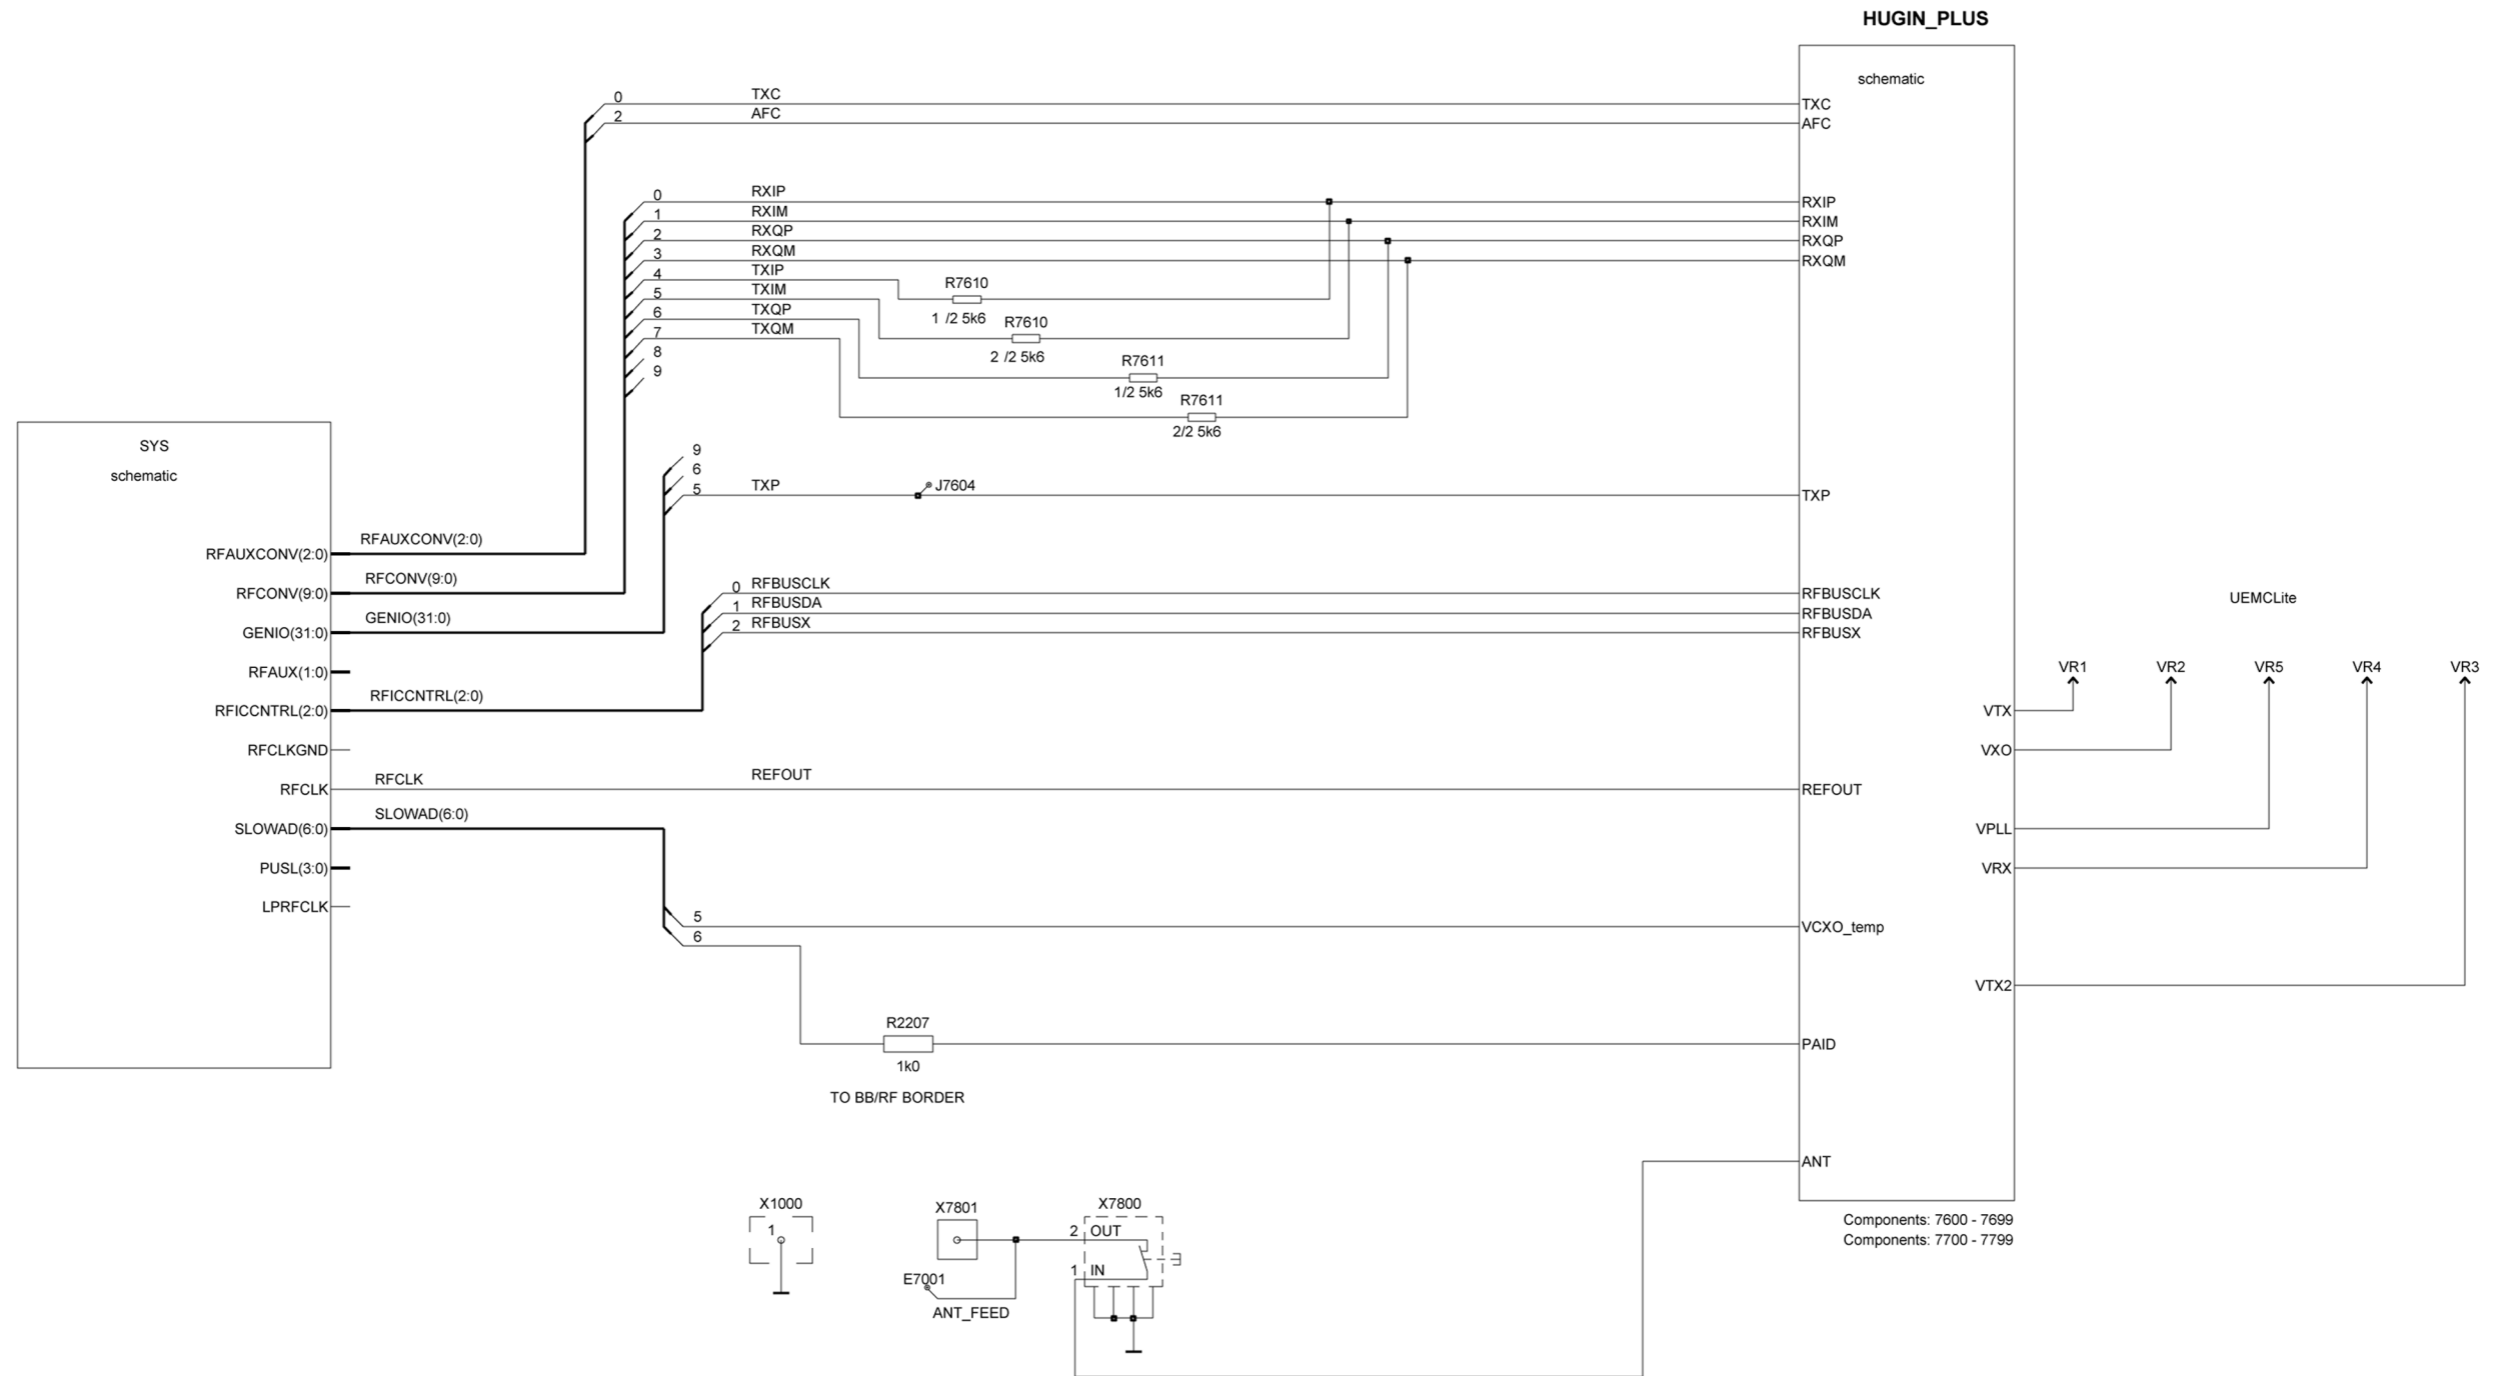

(This page left intentionally blank.)

Nokia Customer Care

1 — RH-116/117 schematics

(This page left intentionally blank.)

Table of Contents

RH-116/117 BB.....	1-4
RH-116/117 BB & RF.....	1-5
RH-116/117 BB & EM.....	1-6
RH-116/117 UIHW & AUDIO.....	1-7
RH-116/117 HUGIN+ RF Reuse Block Schematic.....	1-8

RH-116/117 BB

■ RH-116/117 BB & RF

■ RH-116/117 BB & EM

RH-116/117 UIHW & AUDIO

RH-116/117 HUGIN+ RF Reuse Block Schematic