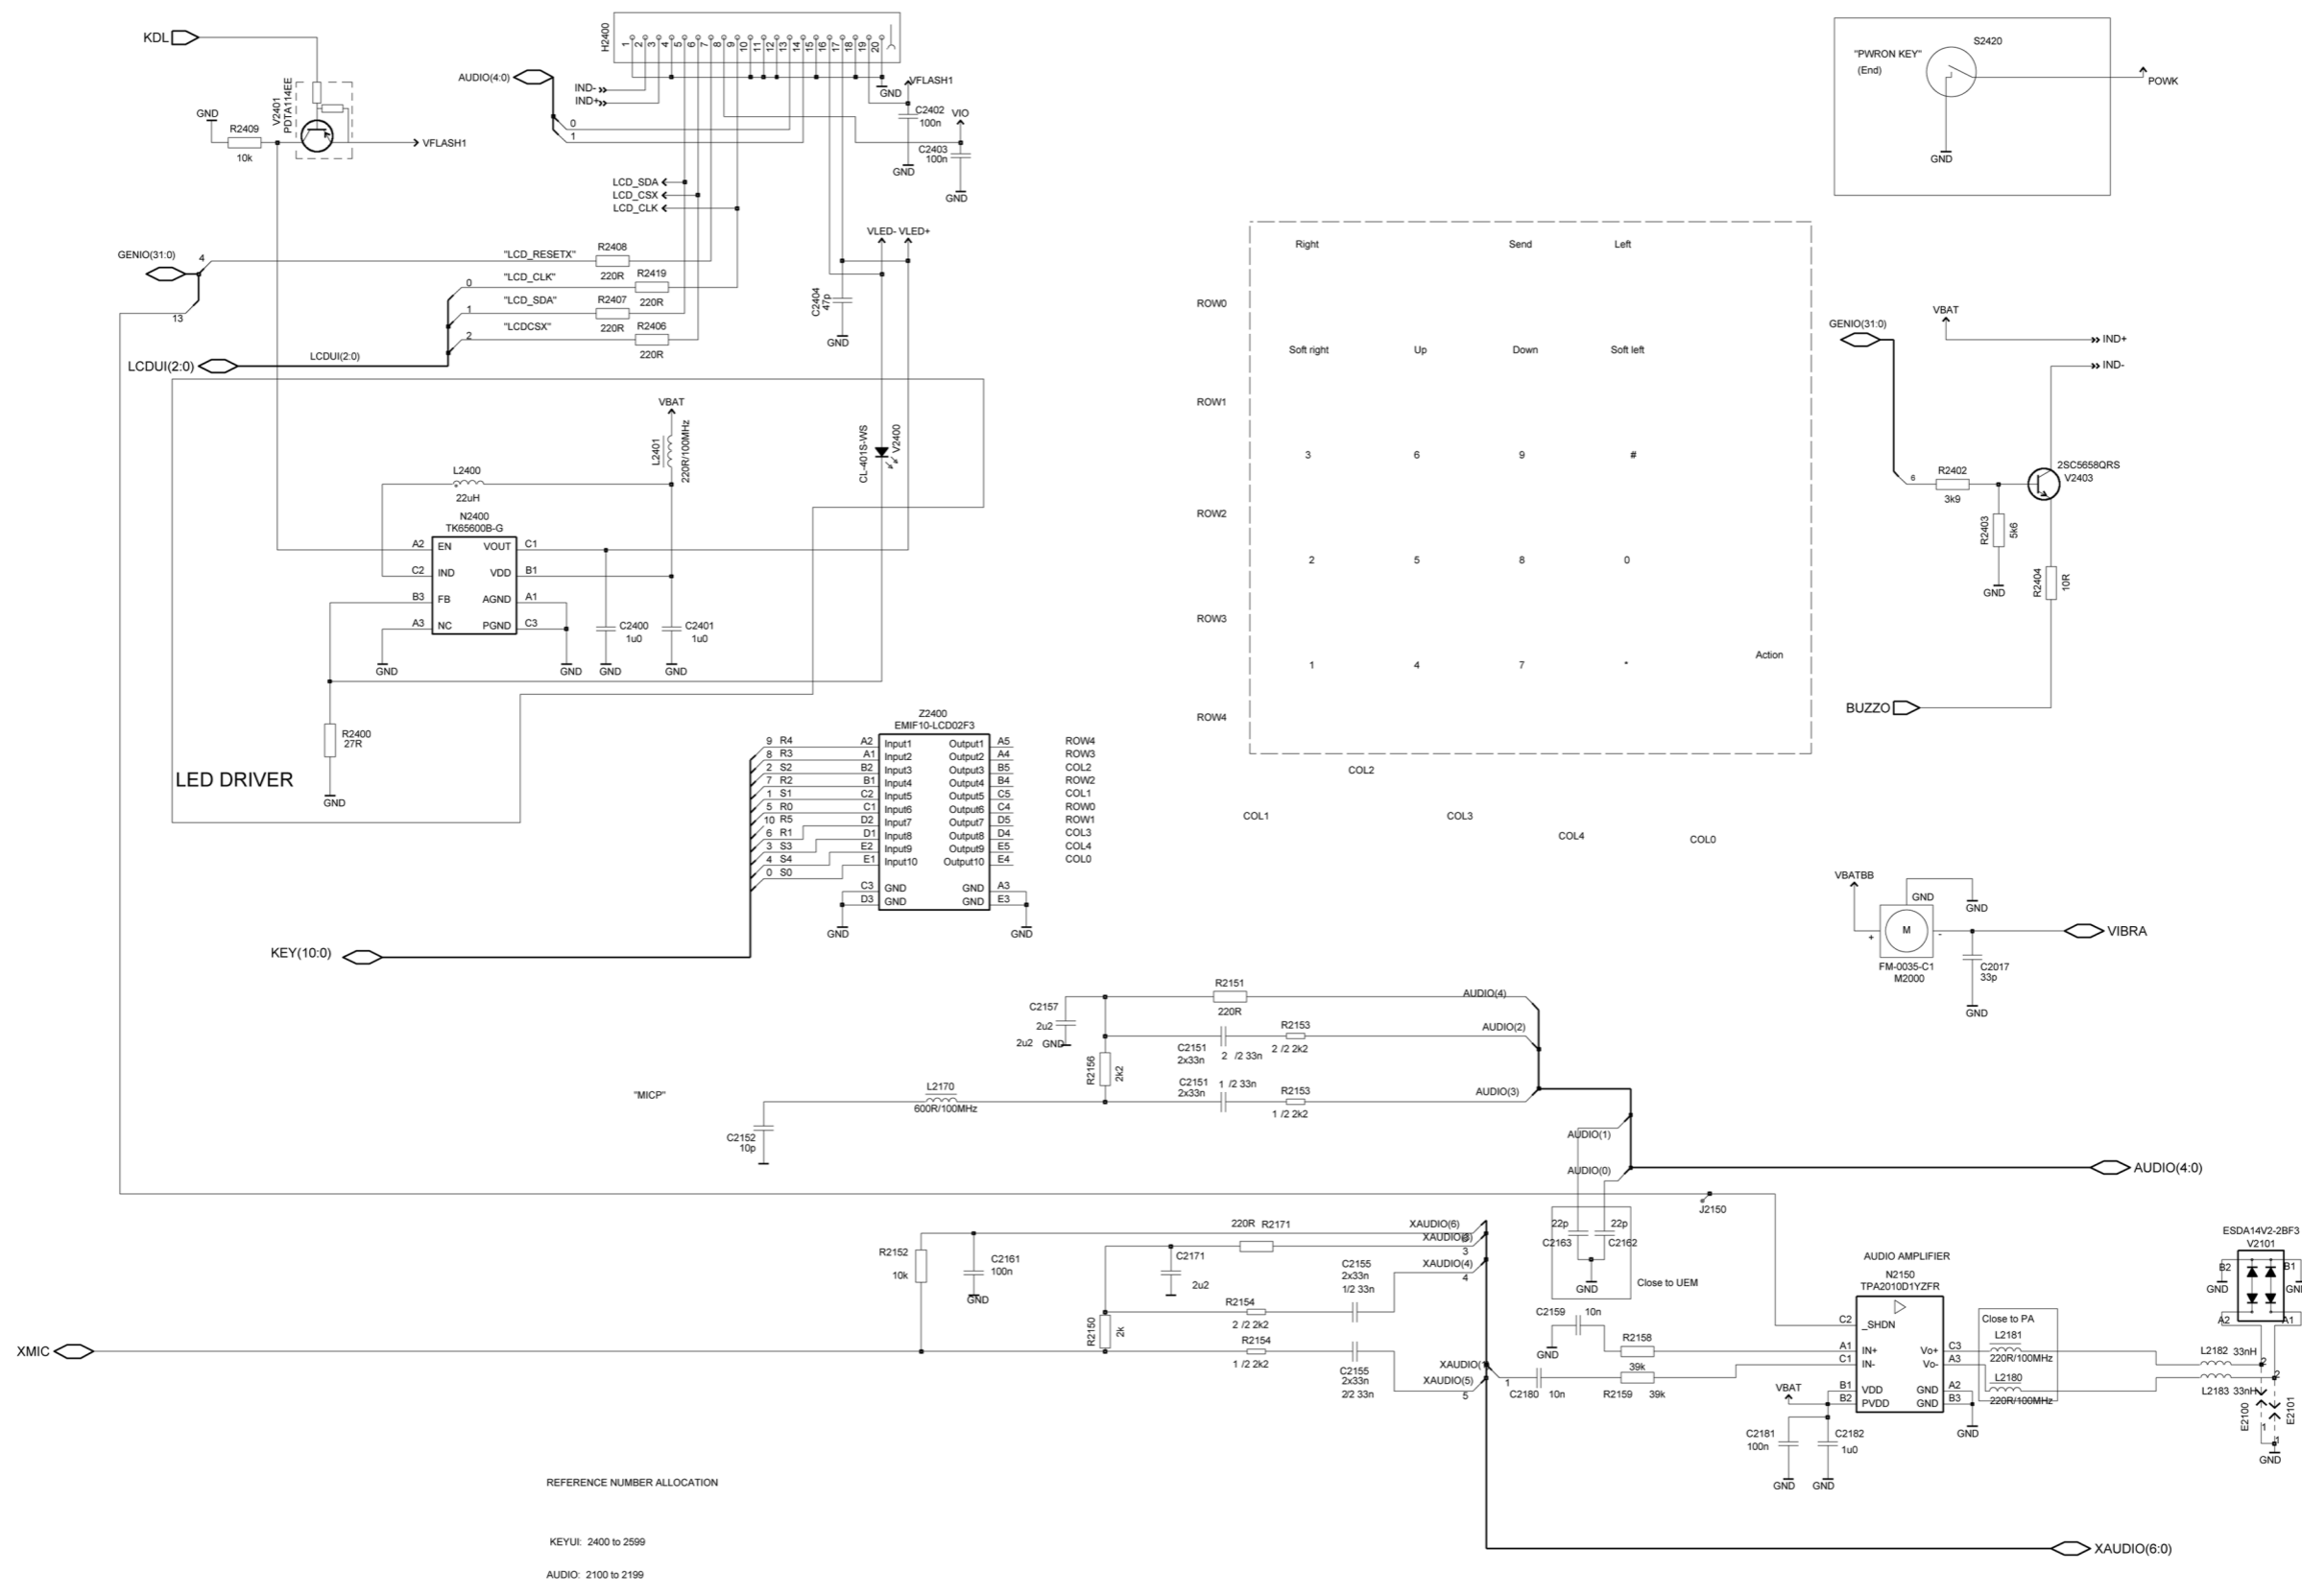

Nokia Customer Care

Service Manual

RH-116; RH-117 (Nokia 7070 prism)

Schematics

Part No: 9210680 (Issue 1)

COMPANY CONFIDENTIAL

Nokia 7070 prism Service Manual Structure

1 RH-116/117 schematics

RH-116/117 BB

■ RH-116/117 BB & RF

■ RH-116/117 BB & EM

RH-116/117 UIHW & AUDIO

RH-116/117 HUGIN+ RF Reuse Block Schematic